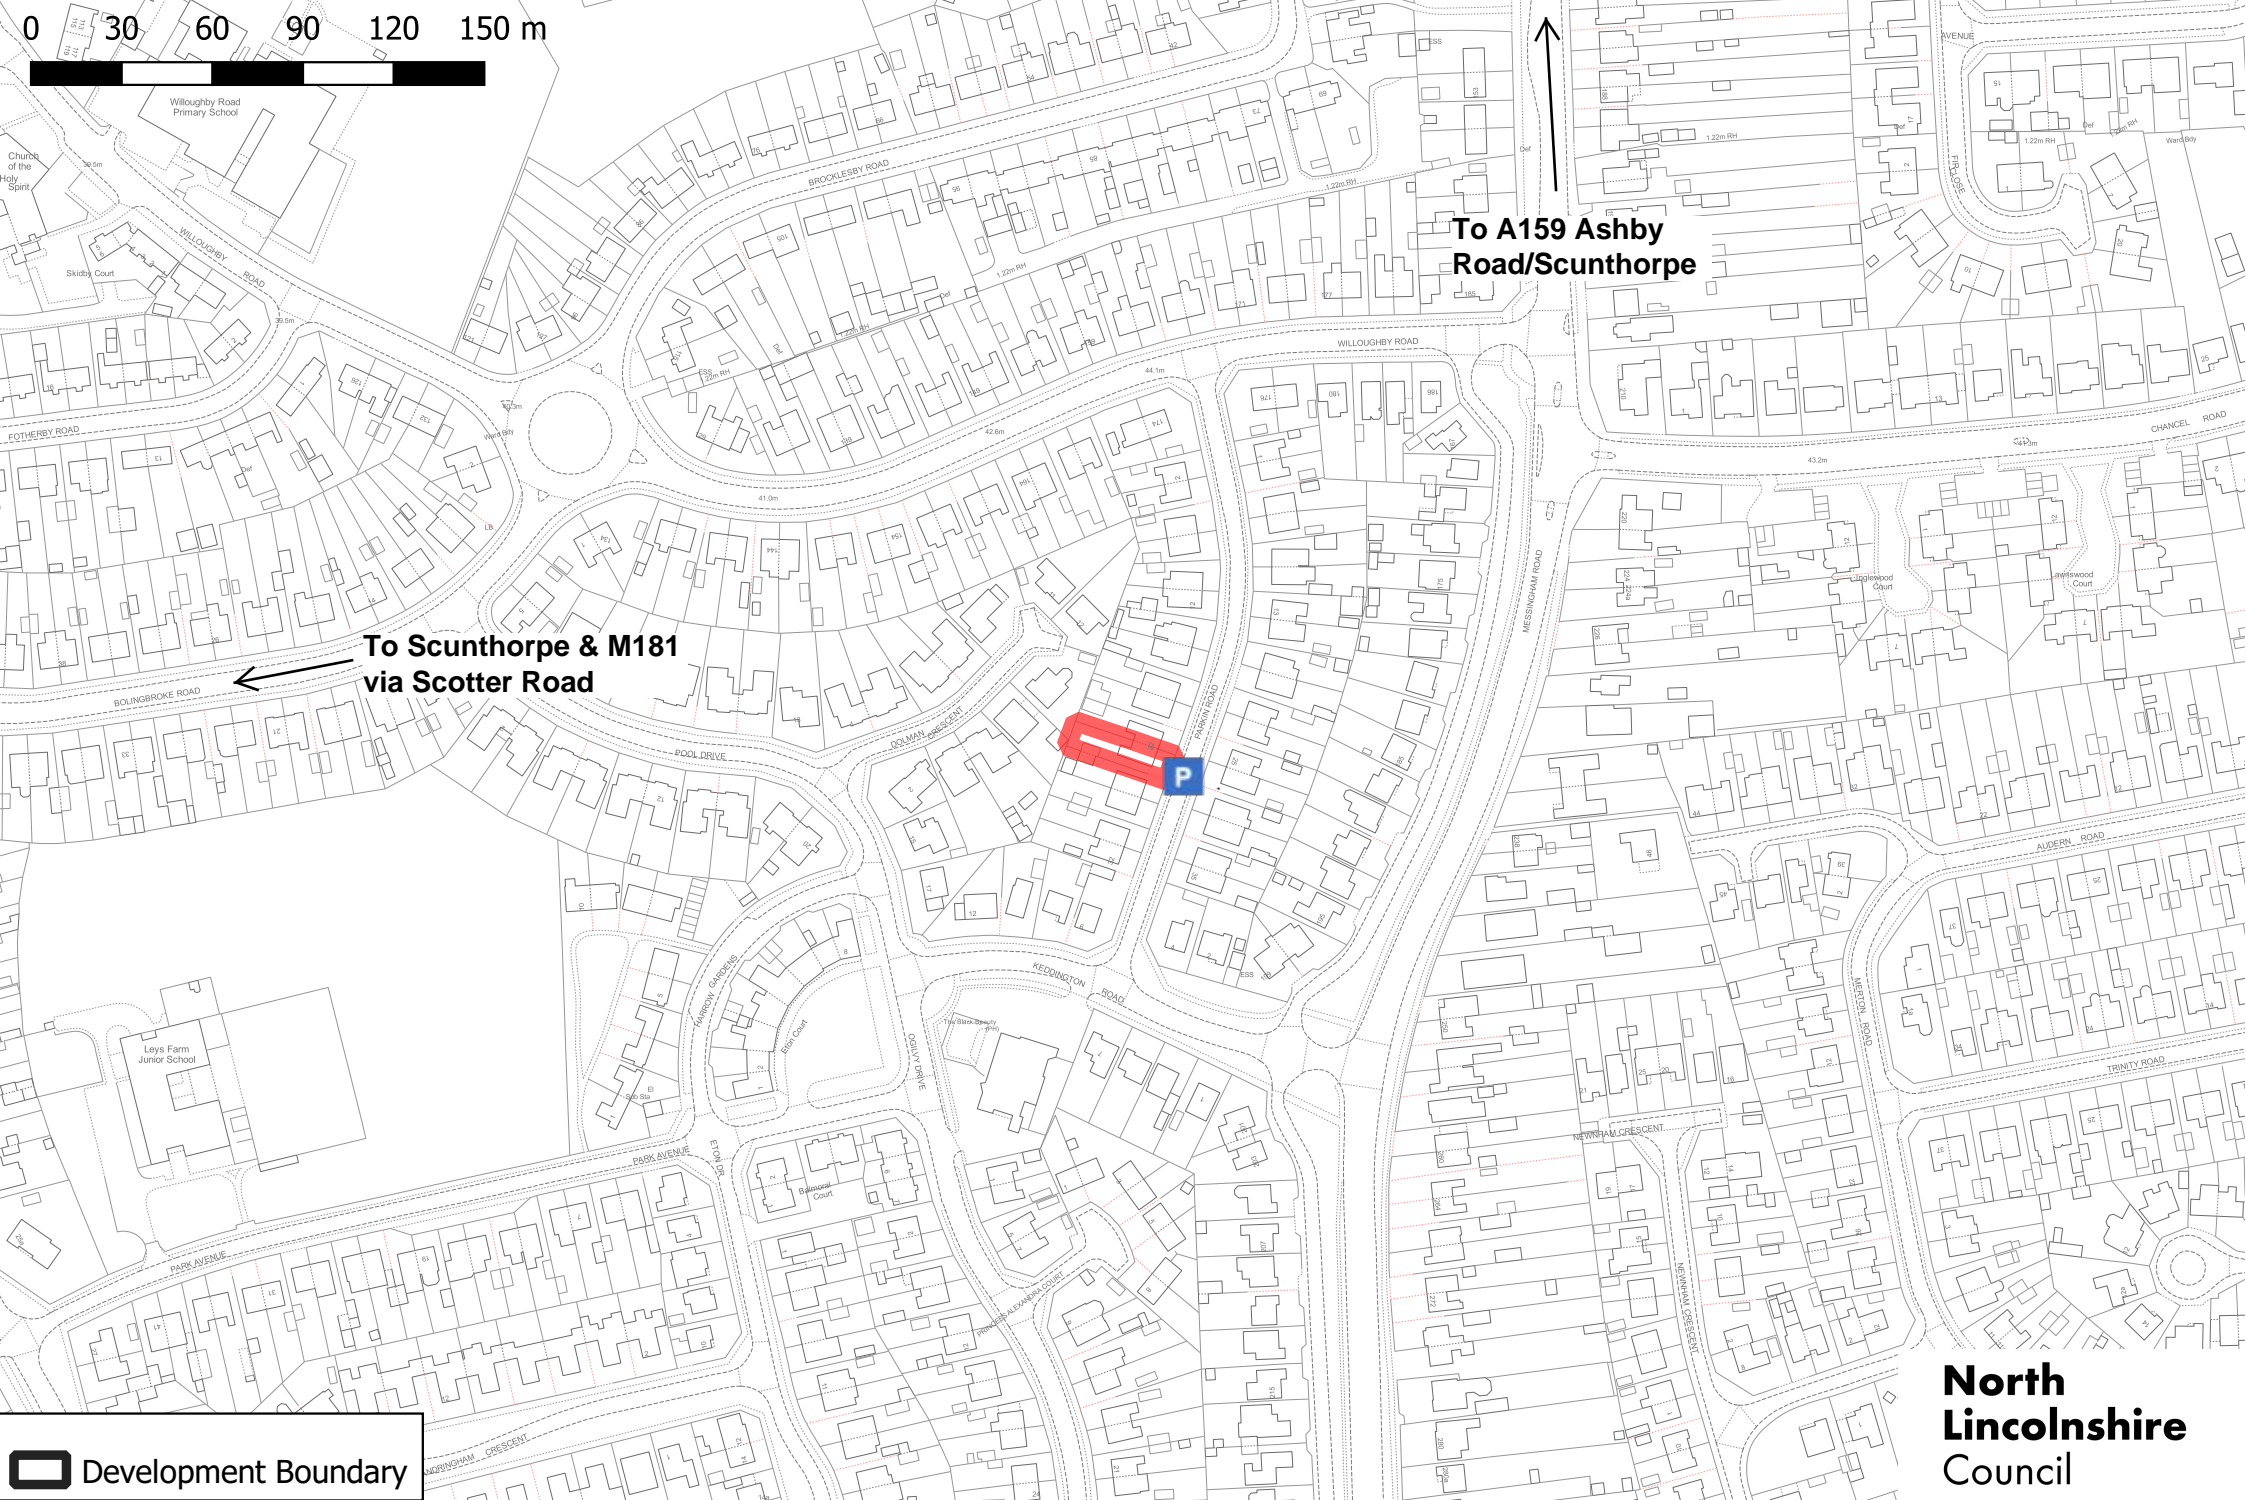

0 30 60 90 120 150 m

To A159 Ashby Road/Scunthorpe

To Scunthorpe & M181 via Scotter Road

 Development Boundary

**North
Lincolnshire
Council**

PA/2022/832 Sat nav: 24 Parkin Road,
Bottesford, DN17 2QT

© Crown copyright and database rights 2021. Ordnance Survey 010023560